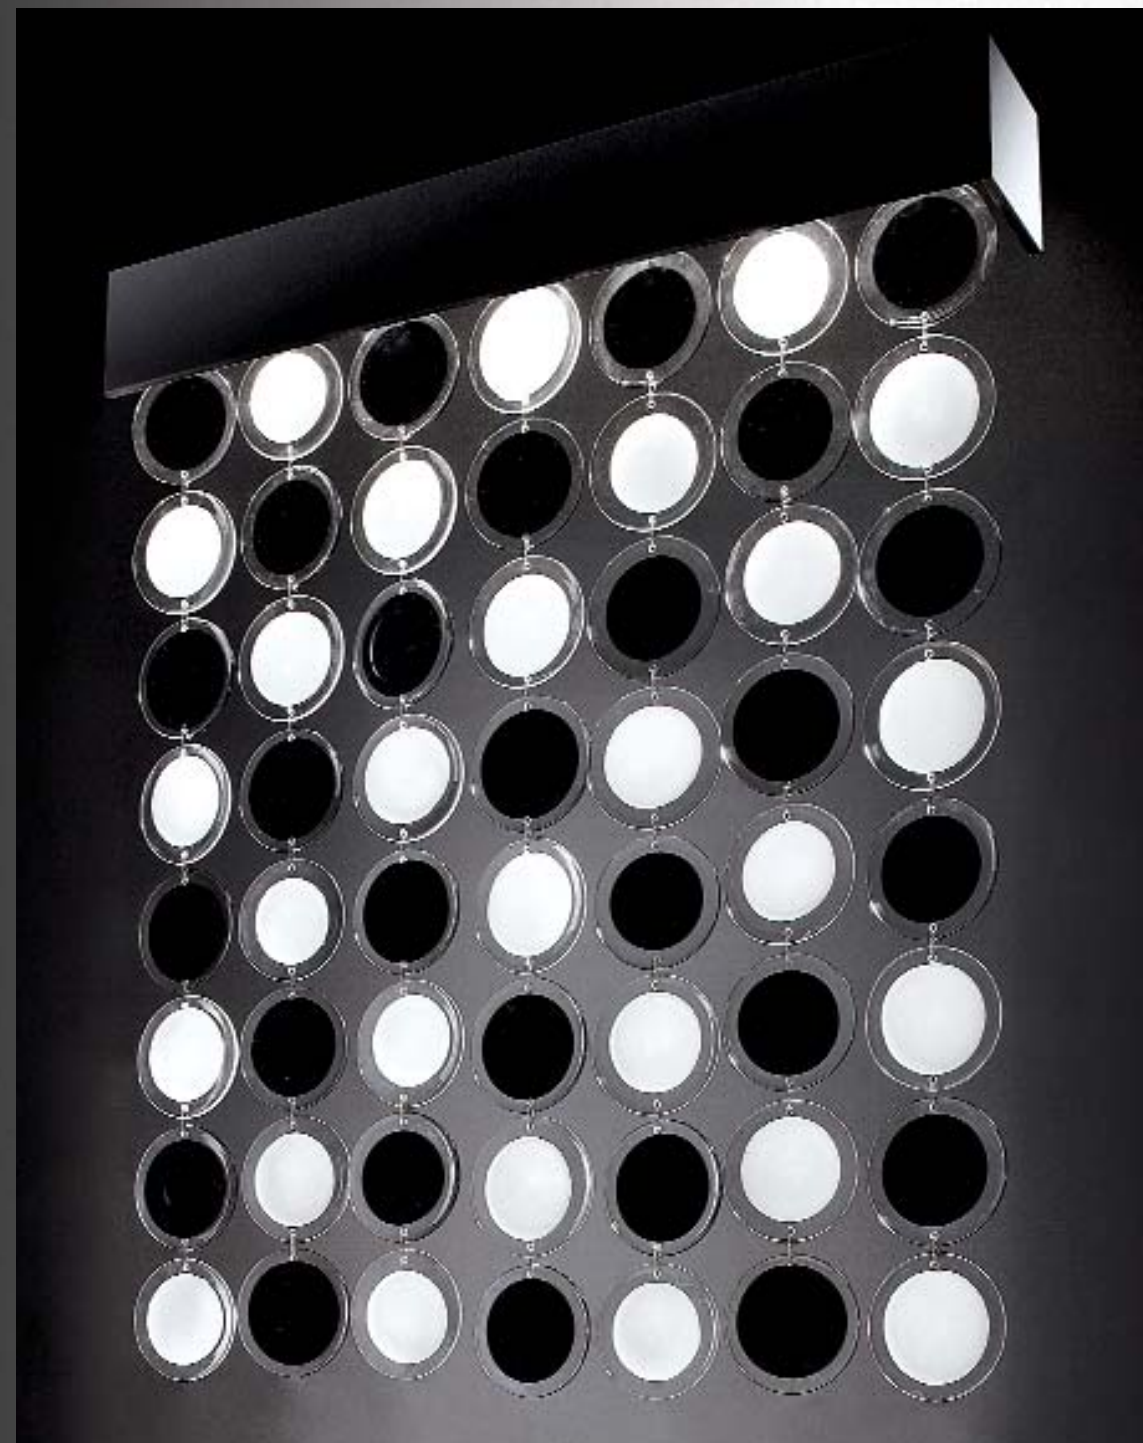

Art. C-3800/AT
11+12

Custom model

Lg cm 90 Sp13 h 97